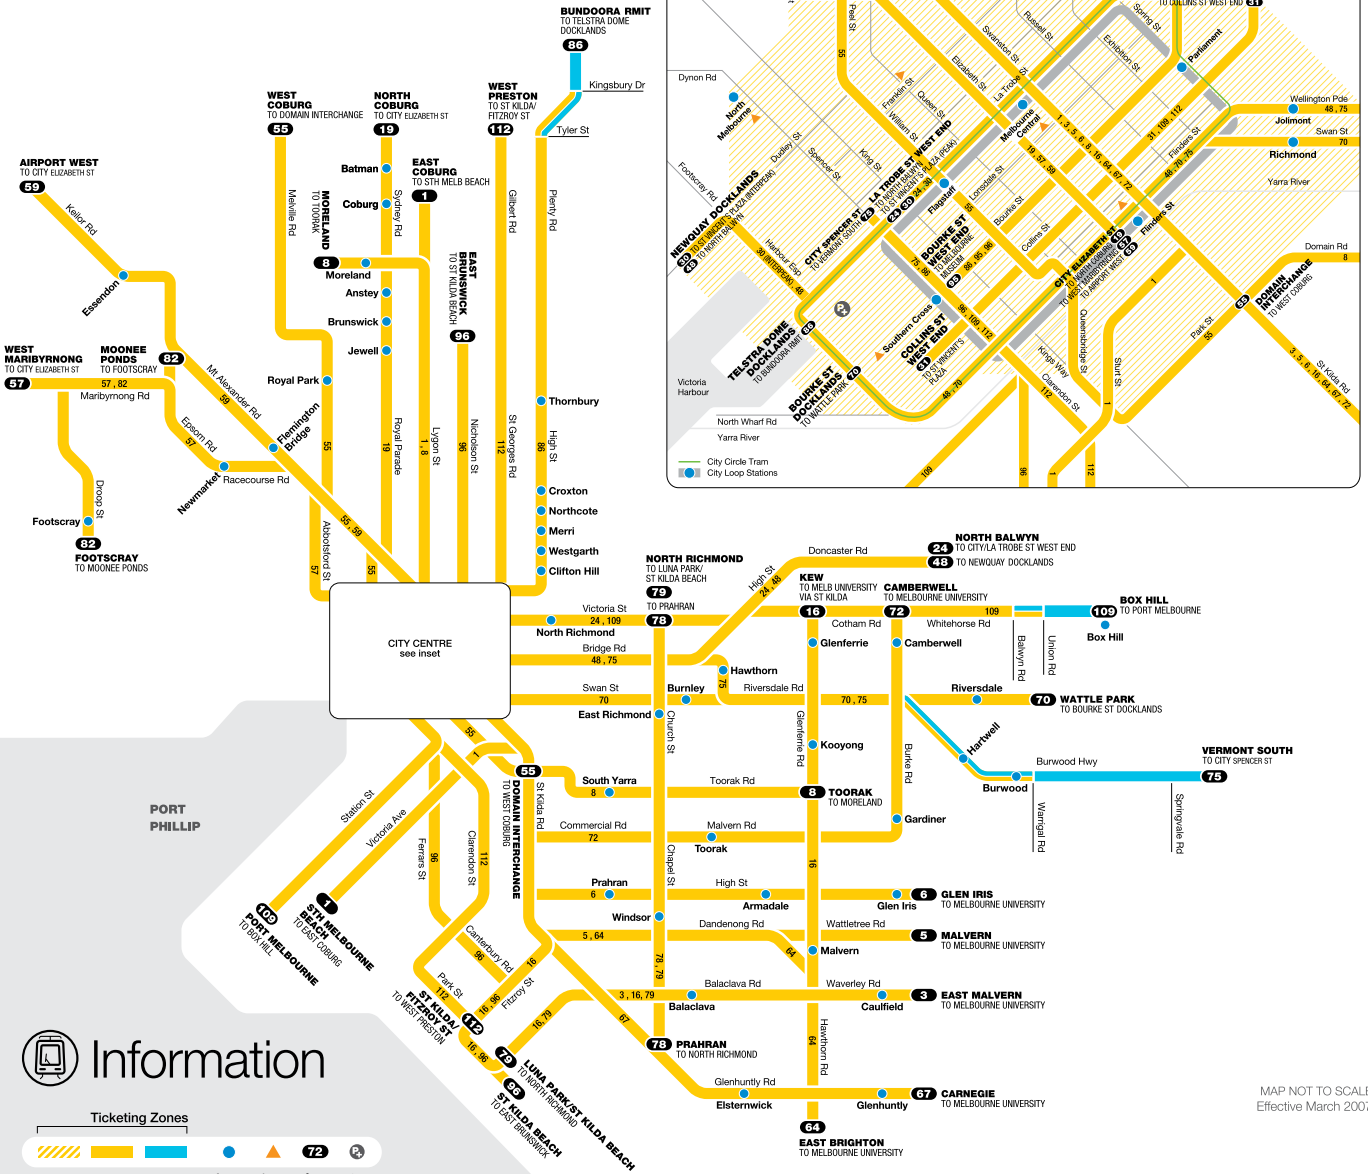

NORTH

## Information

Ticketing Zones

- City Saver
- Zone 1
- Zone 2
- Nearest Train Station
- Connecting Bus
- Tram Terminus
- Park+Ride

MAP NOT TO SCALE  
Effective March 2007