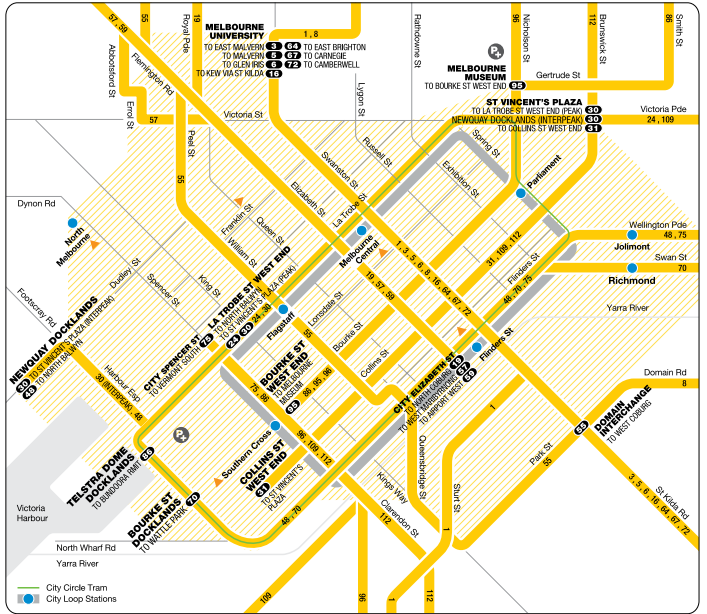

NORTH

## Information

Ticketing Zones

- City Saver
- Zone 1
- Zone 2
- Nearest Train Station
- Connecting Bus
- Tram Terminus
- Park+Ride

MAP NOT TO SCALE  
Effective March 2007